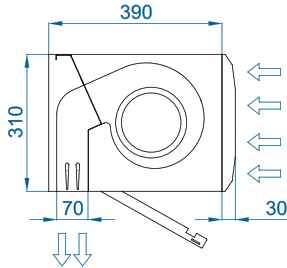

Selection program

Dimensions

L	A	B
1000	920	-
1500	1420	710
2000	1920	960
2500	2420	1210
3000	2920	1460

Optional accessories

Supports

Wall rail support
SPWR

Silentblock supports
SPANG-SIL / SLB

Suspension cables
SPCT