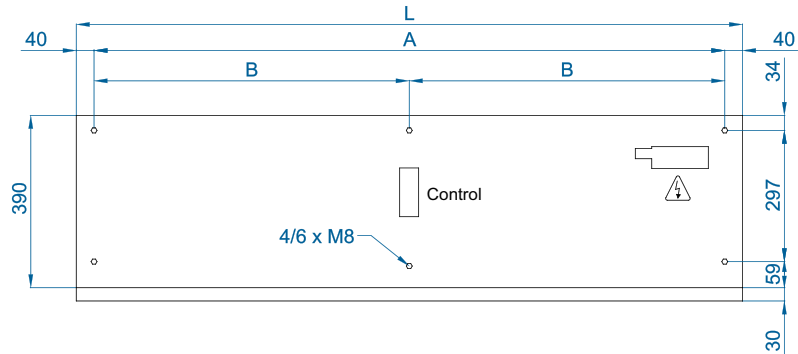

Selection program

Dimensions

L	A	B
1000	920	-
1500	1420	710
2000	1920	960
2500	2420	1210
3000	2920	1460

Optional accessories

Supports

Wall rail support
SPWR

Silentblock supports
SPANG-SIL / SLB

Suspension cables
SPCT