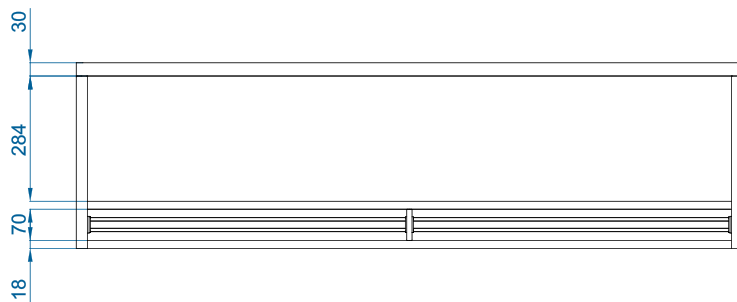

Selection program

Dimensions

L	A	B
1000	920	-
1500	1420	710
2000	1920	960
2500	2420	1210
3000	2920	1460

Optional accessories

Supports

Wall rail support
SPWR

Silentblock supports
SPANG-SIL / SLB

Suspension cables
SPCT