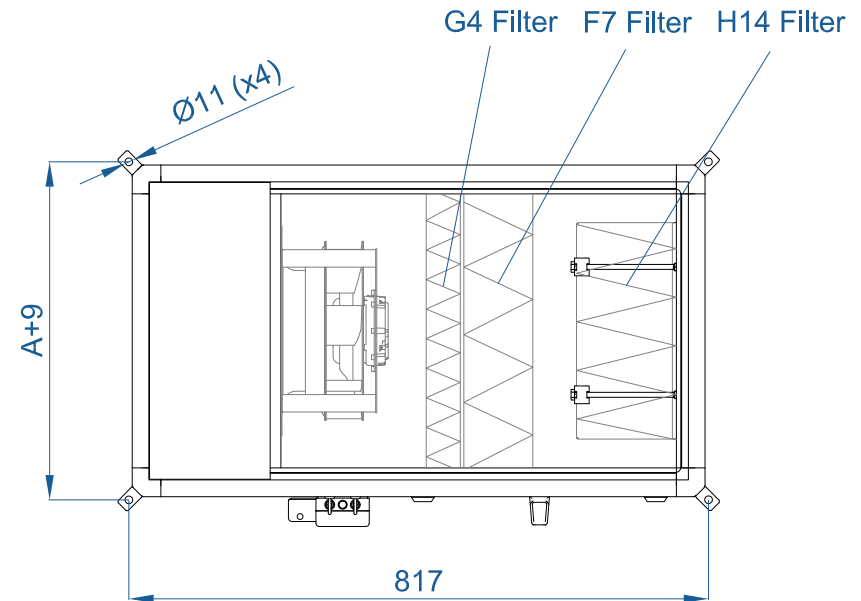

Ceiling Installation with hanging brackets

Model	A	B
KleenBox 46/46	467	467
KleenBox 46/76	467	767
KleenBox 76/76	767	767