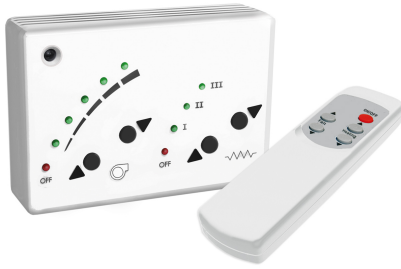

Characteristics

- Water heated control
- 5 fan speed
- 3 heating stages