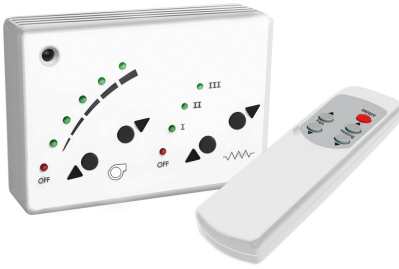

## Characteristics

- Water heated control
- 5 fan speed
- 3 heating stages