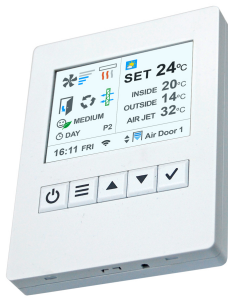

## Characteristics

**CLEVER**  
ADVANCED CONTROL

Clever Control automatically adapts the functioning of the air curtain to the entrance conditions, maintaining comfort while saving energy. It optimizes the ventilation and heating to make an efficient barrier for an optimal climate separation