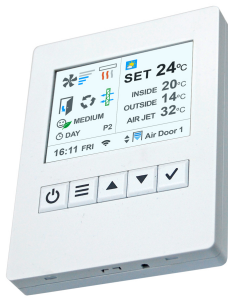

Characteristics

Clever Control automatically adapts the functioning of the air curtain to the entrance conditions, maintaining comfort while saving energy. It optimizes the ventilation and heating to make an efficient barrier for an optimal climate separation