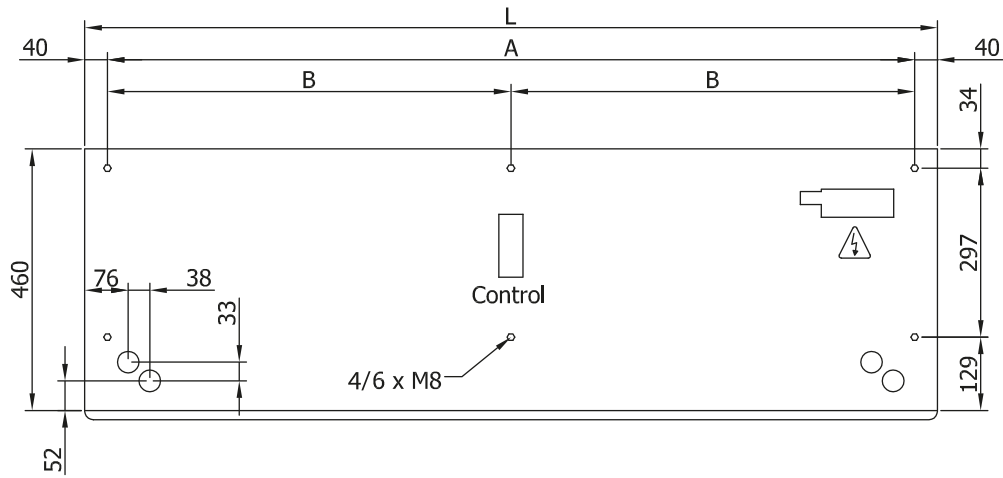

Specifications

50Hz

Heat Pump - VRF		
Model	Nominal Airflow (m³/h)	Recommended Installation Range (m)
BB 1500 VRF24-MD	4680	4-7
BB 2500 VRF43-MD	8190	4-7
BB 3000 VRF47-MD	9360	4-7

60Hz

Heat Pump - VRF		
Model	Nominal Airflow (m³/h)	Recommended Installation Range (m)
BB 1500 VRF24-MD	4680	4-7
BB 2500 VRF43-MD	8190	4-7
BB 3000 VRF47-MD	9360	4-7

Dimensions

L	A	B
1000	920	-
1500	1420	710
2000	1920	960
2500	2420	1210
3000	2920	1460