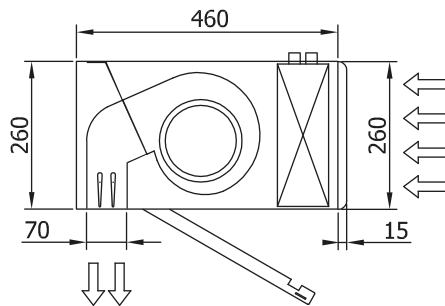

Specifications

50Hz

Heat Pump - VRF		
Model	Nominal Airflow (m³/h)	Recommended Installation Range (m)
BB 1500 VRF24-MD	4680	4-7
BB 2500 VRF43-MD	8190	4-7
BB 3000 VRF47-MD	9360	4-7

60Hz

Heat Pump - VRF		
Model	Nominal Airflow (m³/h)	Recommended Installation Range (m)
BB 1500 VRF24-MD	4680	4-7
BB 2500 VRF43-MD	8190	4-7
BB 3000 VRF47-MD	9360	4-7

Dimensions

L	A	B
1000	920	-
1500	1420	710
2000	1920	960
2500	2420	1210
3000	2920	1460