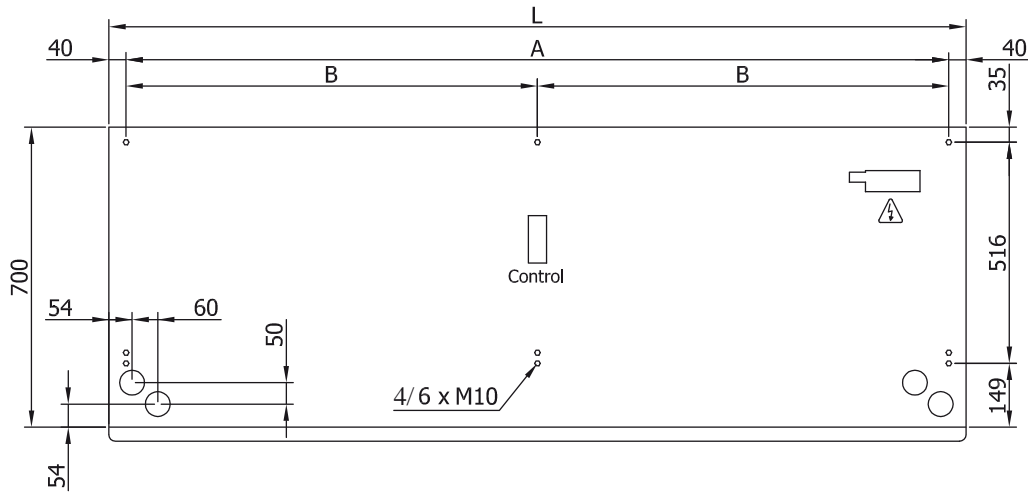

Characteristics

- Energy saving heat pump air curtain: Up to 70% reduction in costs and CO2 emissions (heating mode).
- Self-supporting casing construction made of galvanized steel plate, finished in structural epoxy-polyester painting white colour RAL9016 as standard. Other colours or stainless steel are available on request.
- Two frontal grille options: Industrial perforated (by default), commercial microperforated. Internal prefilter included.
- Anodized aluminium outlet vanes, airfoil shaped, adjustable from 0 to 15° each side.
- Low noise double-inlet centrifugal fans with external rotor motor. 5-speed controller.
- Includes only heating direct expansion coil with installed temperature sensors. Under request it can be modified to work in cooling and heating mode (not recommended) with optional condensate water pump.
- Only heating mode: Includes Plug&Play control with 10m RJ45 cable and infrared remote control.
- Cooling and Heating mode: Plug&Play control panel CS-5DX-NE slave DX with 5 speeds selector and 10m telephone cable included.
- DX VRF:
 - Optional: Advanced Clever Control (programmable, automatic, intelligent, energy savings, Modbus RTU for BMS...) with special program to work in cooling mode which avoids water condensation. It regulates cooling power to maintain air speed and get the environments separation.
 - Ready to connect to MIDEA VRF outdoor heat pump unit (R410A), not included, the customer should purchase it.
 - Requires DX Interface KIT with expansion valve adapted for air curtain, please consult.

Specifications

50Hz

Heat Pump - VRF		
Model	Nominal Airflow (m³/h)	Recommended Installation Height (m)
L 1000 VRF19-MD	3525	4-5
L 1500 VRF29-MD	5300	4-5
L 2000 VRF34-MD	7050	4-5
L 2500 VRF43-MD	8800	4-5
L 3000 VRF49-MD	10600	4-5
XL 1000 VRF26-MD	4550	5-7
XL 1500 VRF40-MD	6850	5-7
XL 2000 VRF47-MD	9100	5-7
XL 2500 VRF61-MD	11400	5-7
XL 3000 VRF74-MD	13600	5-7

Dimensions

L	A	B
1000	920	-
1500	1420	710
2000	1920	960
2500	2420	1210
3000	2920	1460